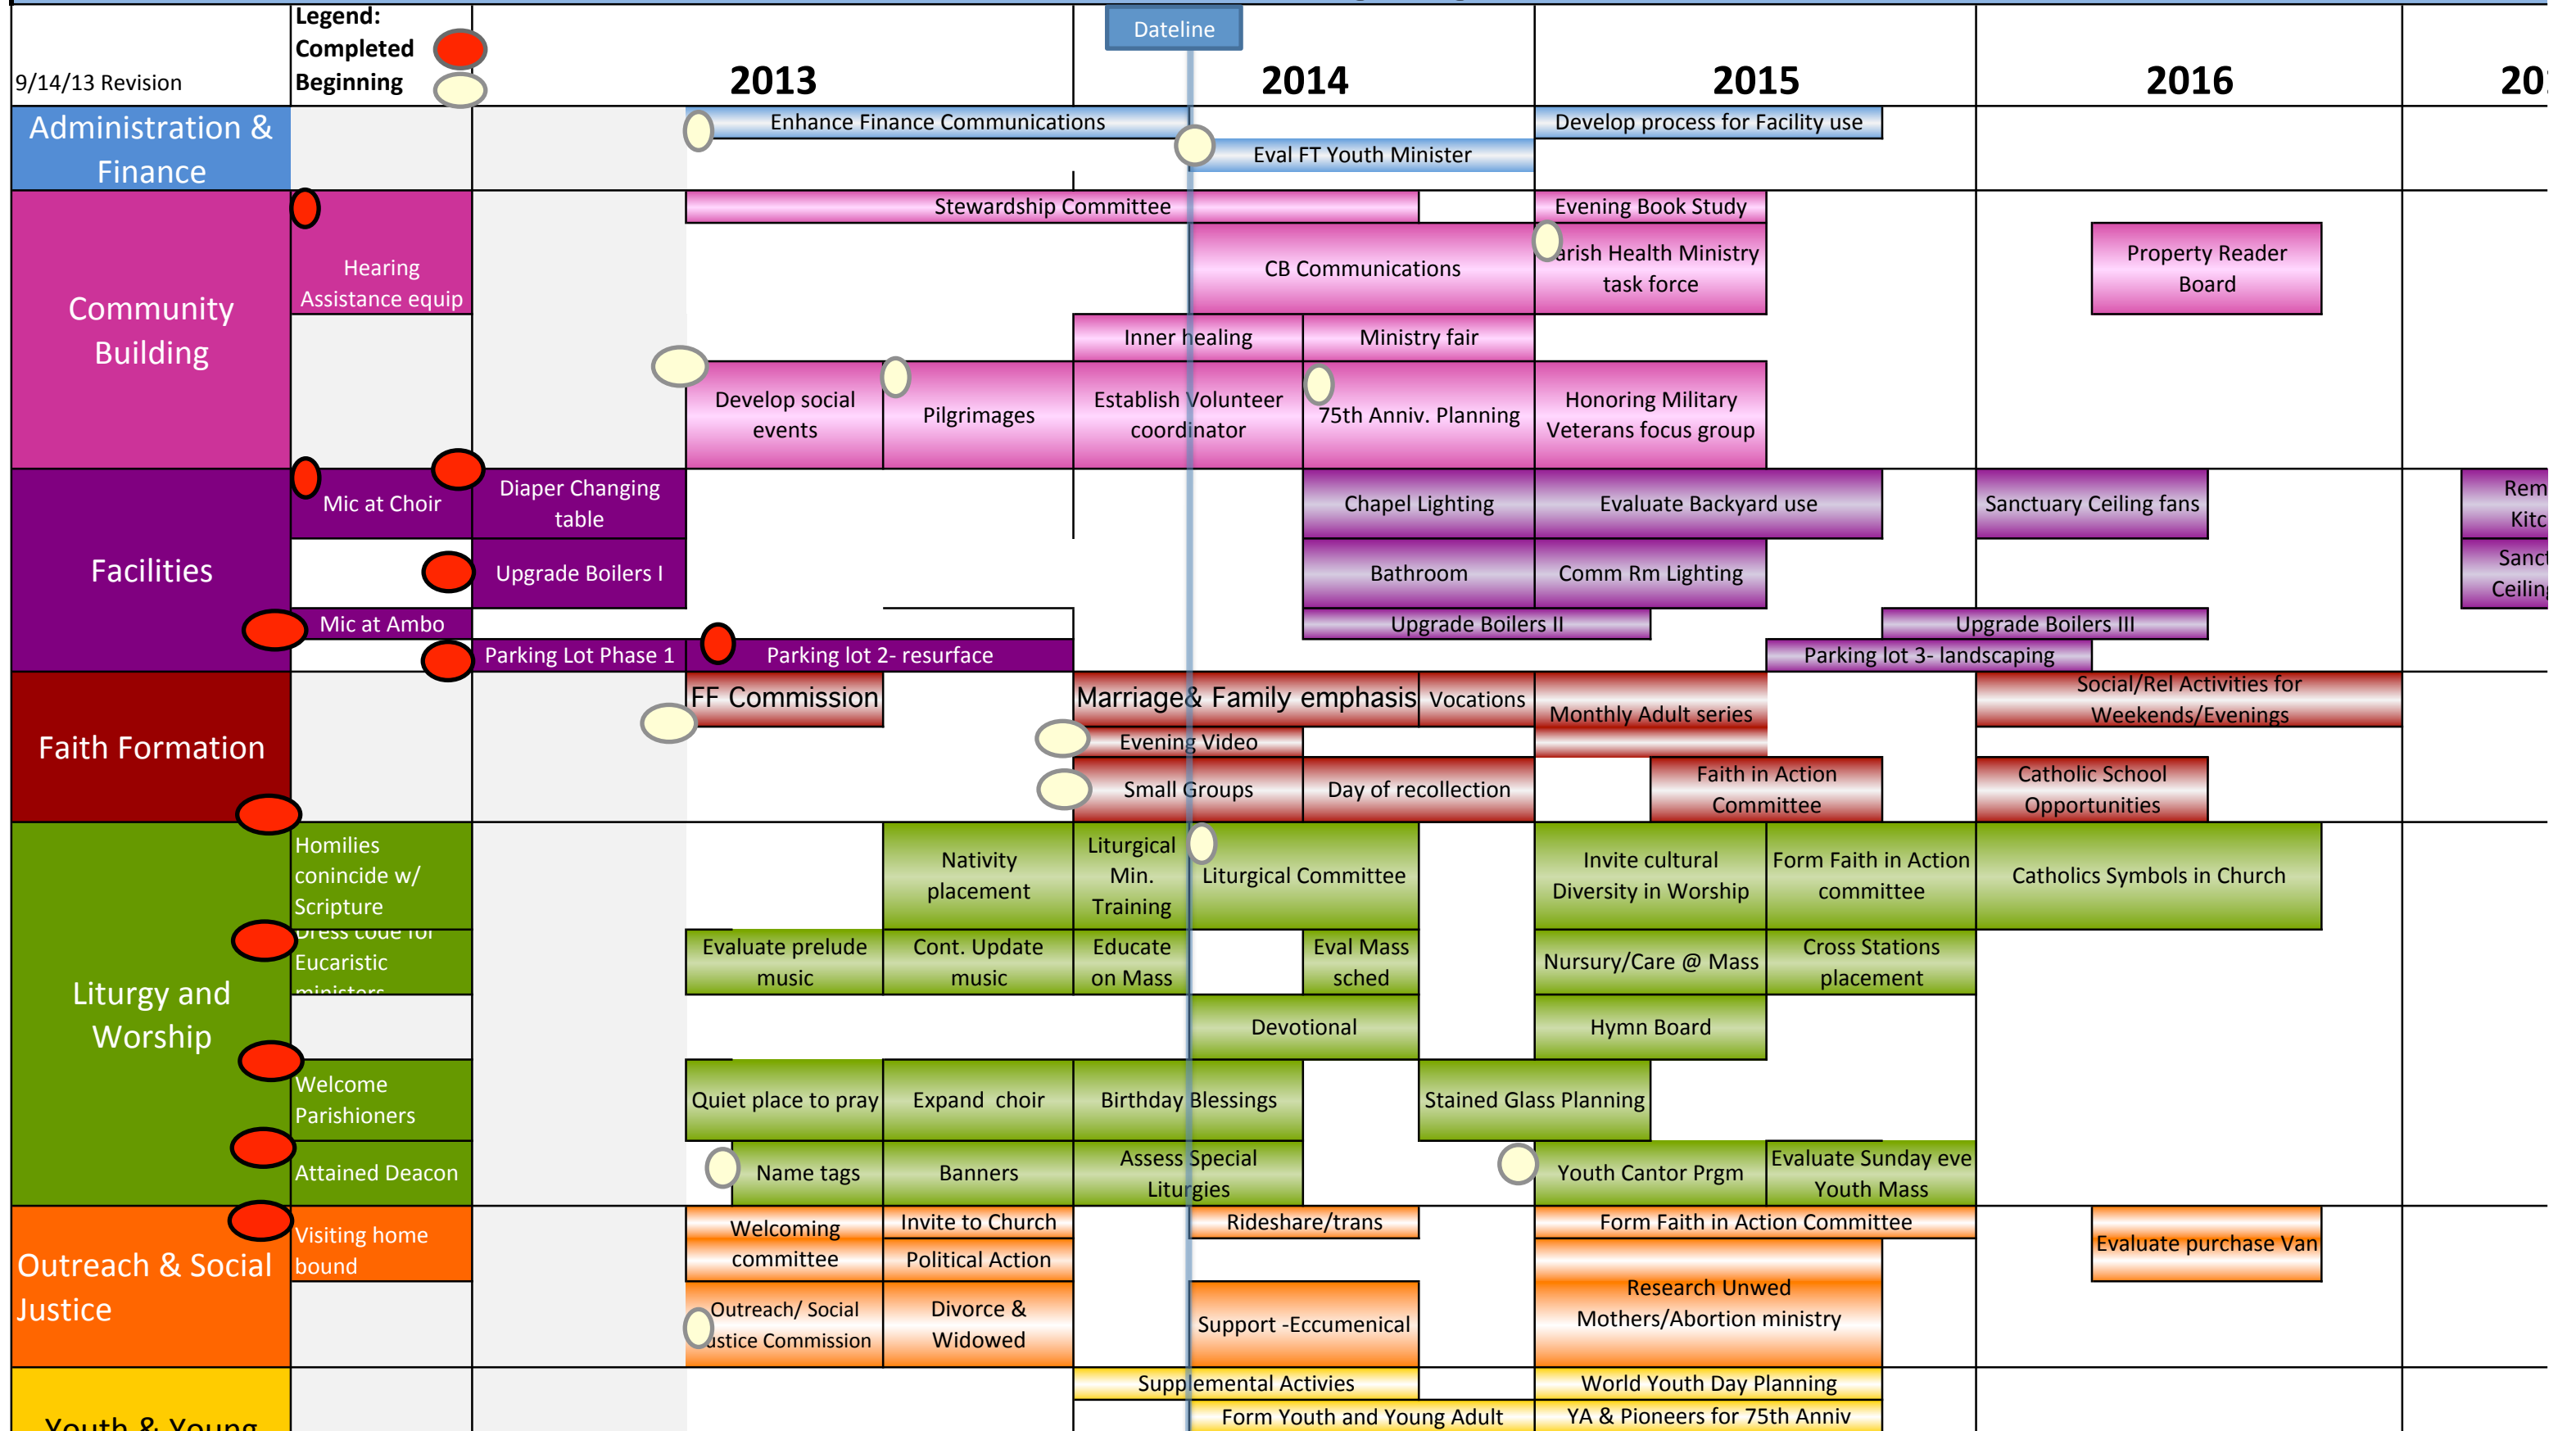

St Gabriel's Parish Long Range Plan Timeline

Youth & Young
Adult

Commission
Establish Young Adult Pgrm

Youth Scholarship expansion
Enhance Comm Service
Opportunities

17

odel
hen
tuary
g fans